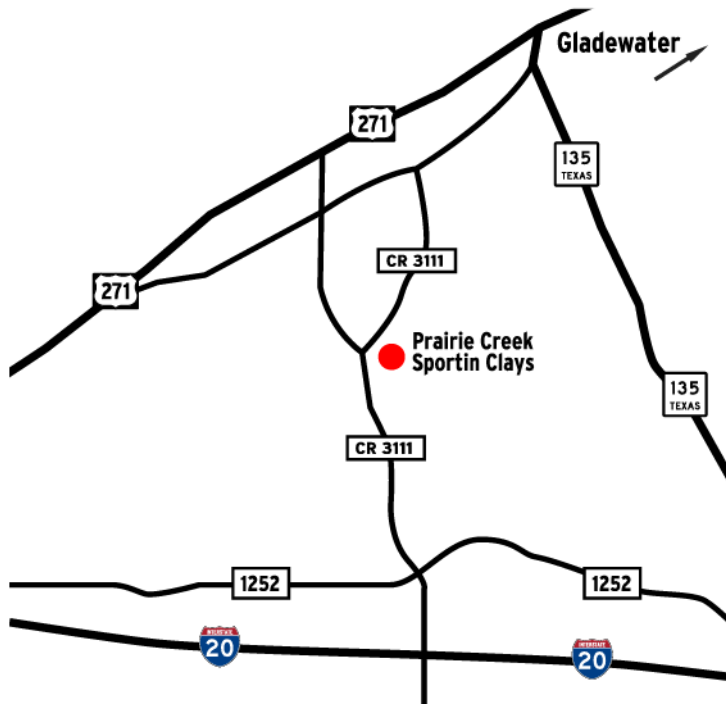

Sporting Clays Tournament

Prairie Creek Sporting Clays

15250 CR 3111, Gladewater, TX 75647
PH. 903-845-6431

From Gladewater

Take HWY 271 South toward Tyler
Turn Left on HWY 135 toward Kilgore
Go 300 Yards, Turn Right on Country Club Rd.
Go 2.6 miles, Turn Left on CR 3111
Go 1.9 Miles to Prairie Creek Entrance (on Left)

From I-20

Take Exit 579
Go North on CR 3111 (Joy Wright Mtn. Road)
Go 3 miles to "Y" in road, Stay to the RIGHT
Go 250 ft. to Prairie Creek Entrance (on Right)

March 17, 2018

8:00 AM Registration

Prairie Creek Sporting Clays